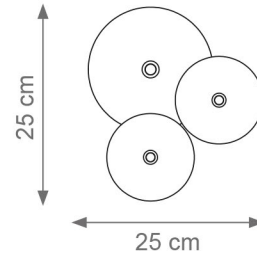

DANDELION

VILLARI

Collection Materials: Brass Structure, Porcelain, Murano Glass

Height customizable on request

Small Dandelion Chandelier
Code: F807503
Type 8 lights electrification x Max 28W E14 CE
Size: cm. 60 h x 60 ø - 16 kg

Dandelion Chandelier
Code: 1807677
Type LED light
Size: cm. 20 h x 78 ø - 20 kg

Large Dandelion Chandelier
Code: F807346
Type 16 lights electrification x Max 28W E14 CE
Size: cm. 100 h x 100 ø - 48 kg

Small Dandelion Wall Light
Code: F807901
Type 2 light electrification x Max 28W G9 CE
Size: cm. 25 h x 25 l - 3 kg

Medium Dandelion Wall Light
Code: F807768
Type 3 lights electrification x Max 28W G9 CE
Size: cm. 60 h x 30 l x 10 w - 5 kg

Large Dandelion Wall Light
Code: F807546
Type 3 lights electrification x Max 28W G9 CE
Size: cm. 60 h x 38 l x 10 w - 9 kg