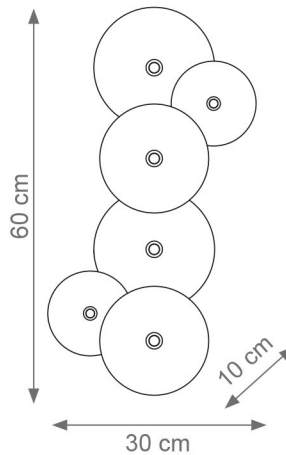

DANDELION

VILLARI

Collection Materials: Brass Structure, Porcelain, Murano Glass

Height customizable on request

Small Dandelion Chandelier
Code: F807503
Type 8 lights electrification x Max 28W E14 CE
Size: cm. 60 h x 60 ø - 16 kg

Dandelion Chandelier
Code: 1807677
Type LED light
Size: cm. 20 h x 78 ø - 20 kg

Large Dandelion Chandelier
Code: F807346
Type 16 lights electrification x Max 28W E14 CE
Size: cm. 100 h x 100 ø - 48 kg

Small Dandelion Wall Light
Code: F807901
Type 2 light electrification x Max 28W G9 CE
Size: cm. 25 h x 25 l - 3 kg

Medium Dandelion Wall Light
Code: F807768
Type 3 lights electrification x Max 28W G9 CE
Size: cm. 60 h x 30 l x 10 w - 5 kg

Large Dandelion Wall Light
Code: F807546
Type 3 lights electrification x Max 28W G9 CE
Size: cm. 60 h x 38 l x 10 w - 9 kg