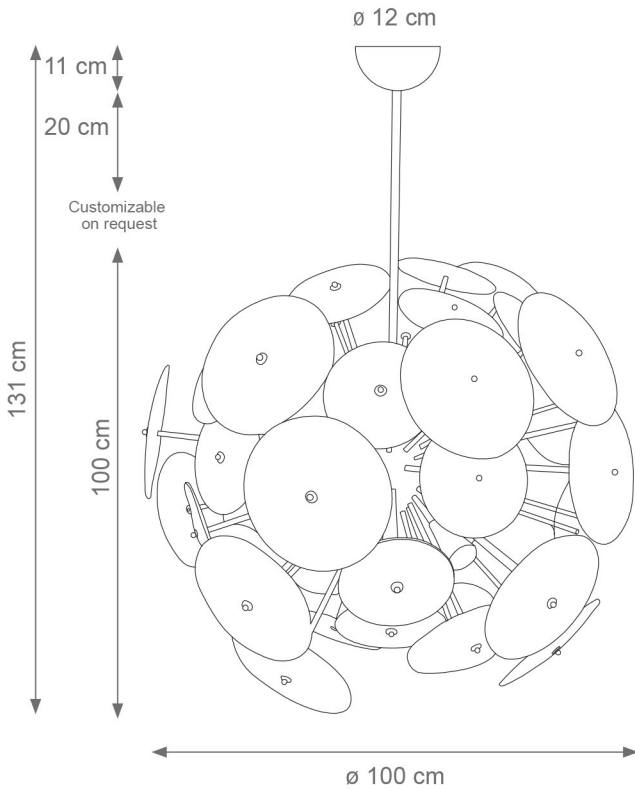

DANDELION

VILLARI

Collection Materials: Brass Structure, Porcelain, Murano Glass

Height customizable on request

Small Dandelion Chandelier
Code: F807503
Type 8 lights electrification x Max 28W E14 CE
Size: cm. 60 h x 60 ø - 16 kg

Dandelion Chandelier
Code: 1807677
Type LED light
Size: cm. 20 h x 78 ø - 20 kg

Large Dandelion Chandelier
Code: F807346
Type 16 lights electrification x Max 28W E14 CE
Size: cm. 100 h x 100 ø - 48 kg

Small Dandelion Wall Light
Code: F807901
Type 2 light electrification x Max 28W G9 CE
Size: cm. 25 h x 25 l - 3 kg

Medium Dandelion Wall Light
Code: F807768
Type 3 lights electrification x Max 28W G9 CE
Size: cm. 60 h x 30 l x 10 w - 5 kg

Large Dandelion Wall Light
Code: F807546
Type 3 lights electrification x Max 28W G9 CE
Size: cm. 60 h x 38 l x 10 w - 9 kg