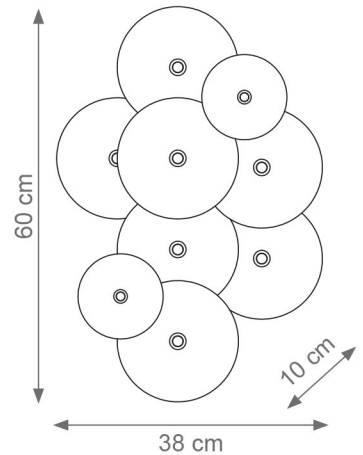

DANDELION

VILLARI

Collection Materials: Brass Structure, Porcelain, Murano Glass

Height customizable on request

Small Dandelion Chandelier
Code: F807503
Type 8 lights electrification x Max 28W E14 CE
Size: cm. 60 h x 60 ø - 16 kg

Dandelion Chandelier
Code: 1807677
Type LED light
Size: cm. 20 h x 78 ø - 20 kg

Large Dandelion Chandelier
Code: F807346
Type 16 lights electrification x Max 28W E14 CE
Size: cm. 100 h x 100 ø - 48 kg

Small Dandelion Wall Light
Code: F807901
Type 2 light electrification x Max 28W G9 CE
Size: cm. 25 h x 25 l - 3 kg

Medium Dandelion Wall Light
Code: F807768
Type 3 lights electrification x Max 28W G9 CE
Size: cm. 60 h x 30 l x 10 w - 5 kg

Large Dandelion Wall Light
Code: F807546
Type 3 lights electrification x Max 28W G9 CE
Size: cm. 60 h x 38 l x 10 w - 9 kg