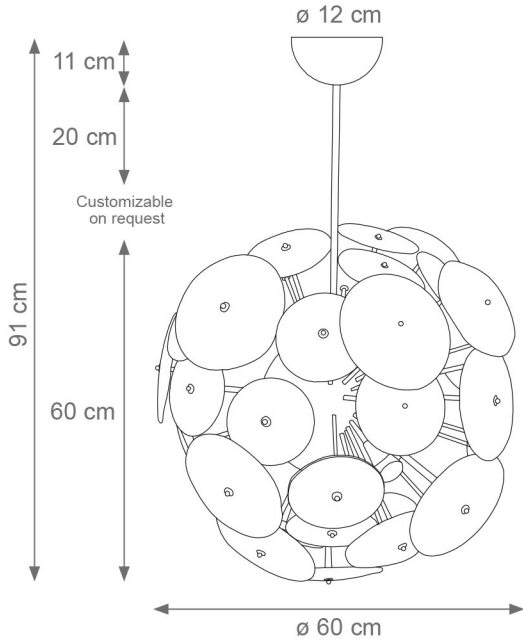

DANDELION

VILLARI

Collection Materials: Brass Structure, Porcelain, Murano Glass

Height customizable on request

Small Dandelion Chandelier
Code: F807503
Type 8 lights electrification x Max 28W E14 CE
Size: cm. 60 h x 60 ø - 16 kg

Dandelion Chandelier
Code: 1807677
Type LED light
Size: cm. 20 h x 78 ø - 20 kg

Large Dandelion Chandelier
Code: F807346
Type 16 lights electrification x Max 28W E14 CE
Size: cm. 100 h x 100 ø - 48 kg

Small Dandelion Wall Light
Code: F807901
Type 2 light electrification x Max 28W G9 CE
Size: cm. 25 h x 25 l - 3 kg

Medium Dandelion Wall Light
Code: F807768
Type 3 lights electrification x Max 28W G9 CE
Size: cm. 60 h x 30 l x 10 w - 5 kg

Large Dandelion Wall Light
Code: F807546
Type 3 lights electrification x Max 28W G9 CE
Size: cm. 60 h x 38 l x 10 w - 9 kg