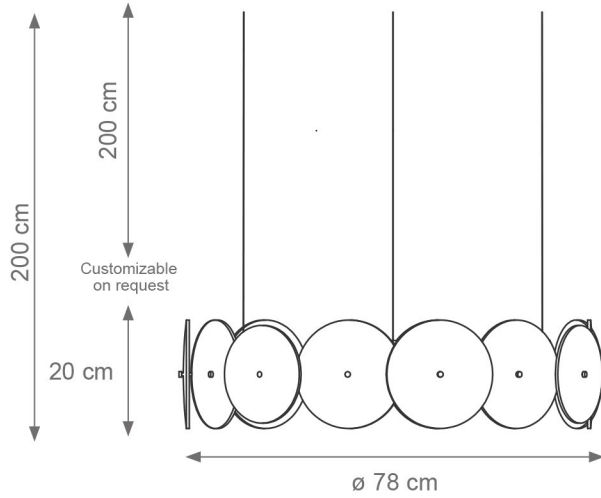

DANDELION

VILLARI

Collection Materials: Brass Structure, Porcelain, Murano Glass

Height customizable on request

Small Dandelion Chandelier
Code: F807503
Type 8 lights electrification x Max 28W E14 CE
Size: cm. 60 h x 60 ø - 16 kg

Dandelion Chandelier
Code: 1807677
Type LED light
Size: cm. 20 h x 78 ø - 20 kg

Large Dandelion Chandelier
Code: F807346
Type 16 lights electrification x Max 28W E14 CE
Size: cm. 100 h x 100 ø - 48 kg

Small Dandelion Wall Light
Code: F807901
Type 2 light electrification x Max 28W G9 CE
Size: cm. 25 h x 25 l - 3 kg

Medium Dandelion Wall Light
Code: F807768
Type 3 lights electrification x Max 28W G9 CE
Size: cm. 60 h x 30 l x 10 w - 5 kg

Large Dandelion Wall Light
Code: F807546
Type 3 lights electrification x Max 28W G9 CE
Size: cm. 60 h x 38 l x 10 w - 9 kg